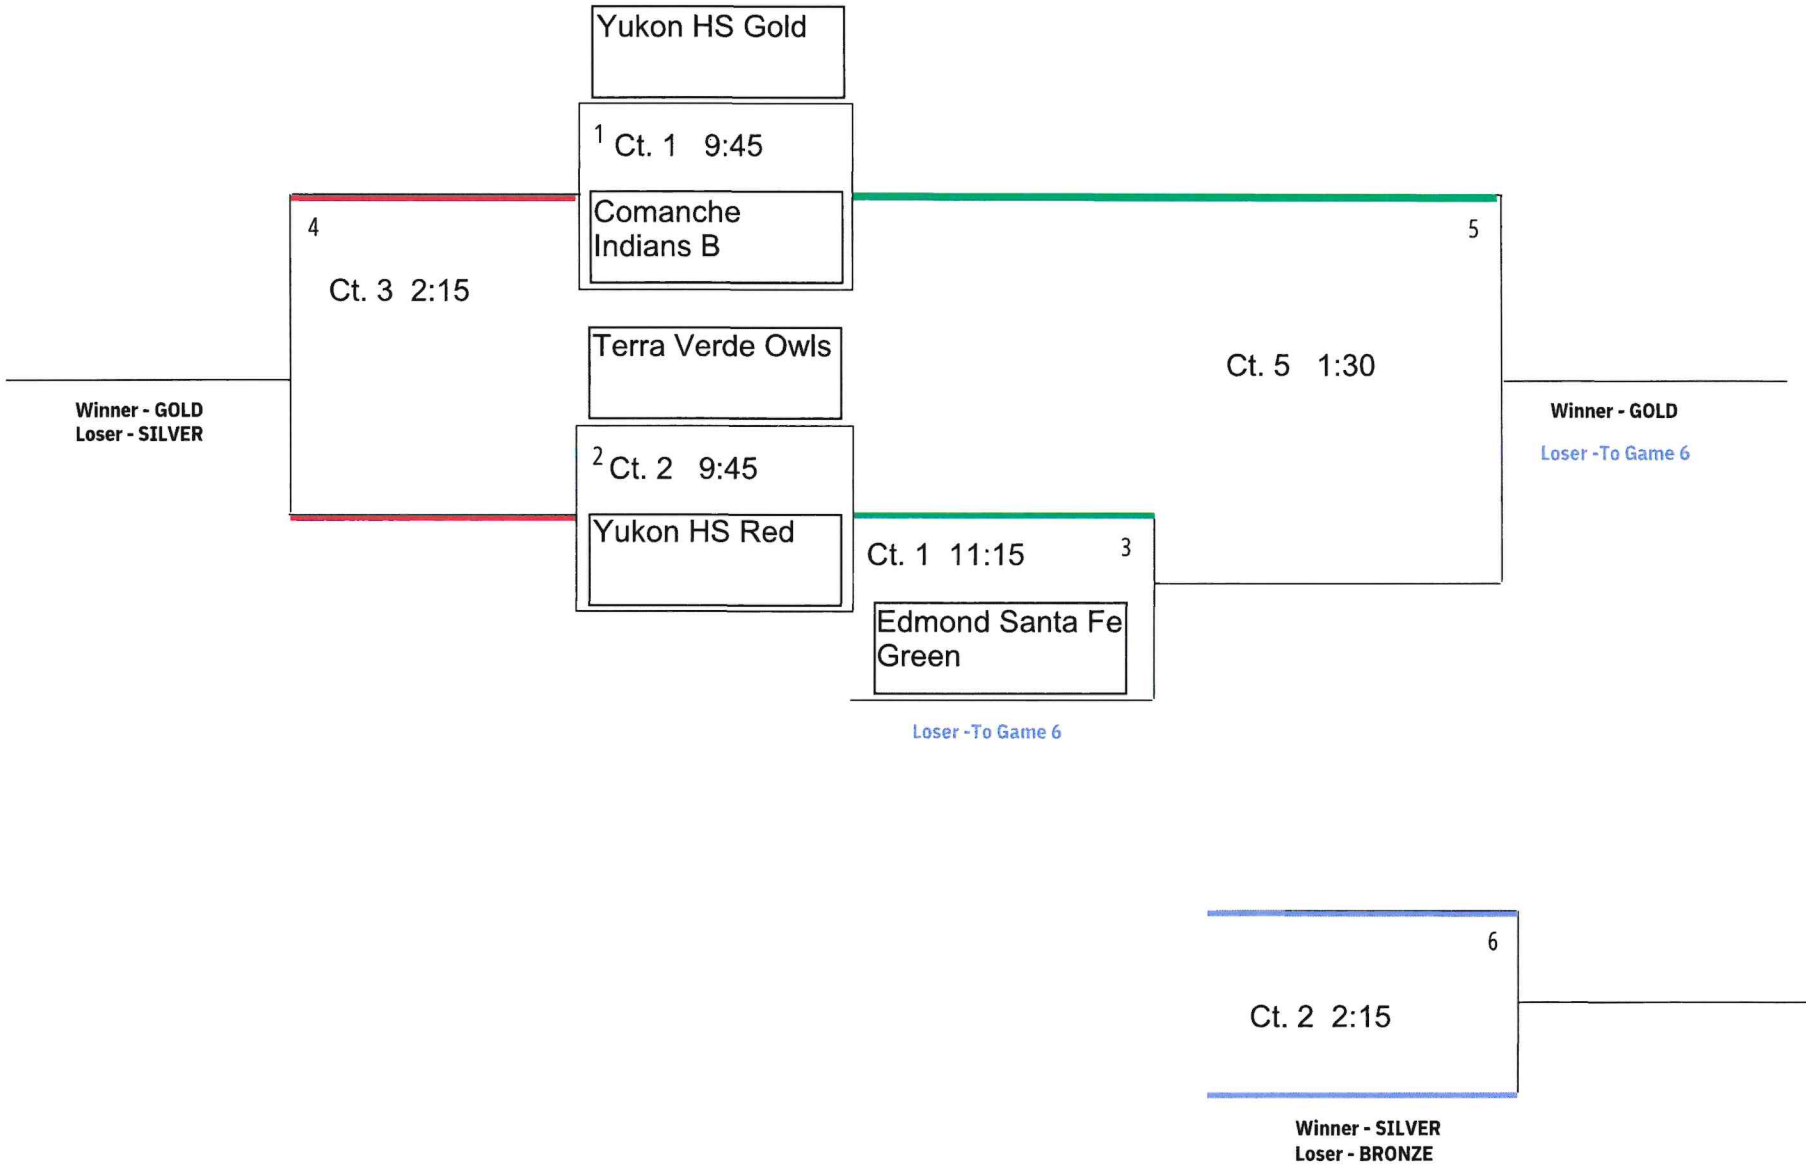

2025 WG Unified
Volleyball
Level 1 MS

Okmulgee Co. White

Ct. 5 11:15 2

Ct. 6 10:30 1

HOK Treat Oak

Ct. 6 2:15 4

Champion

Loser Game 1

Ct. 7 12:45 3

Loser Game 2

2025 WG Volleyball

L2 SR A

WINNERS move RIGHT
LOSERS move LEFT

2025 WG Volleyball

L2 SR B

WINNERS move RIGHT
LOSERS move LEFT