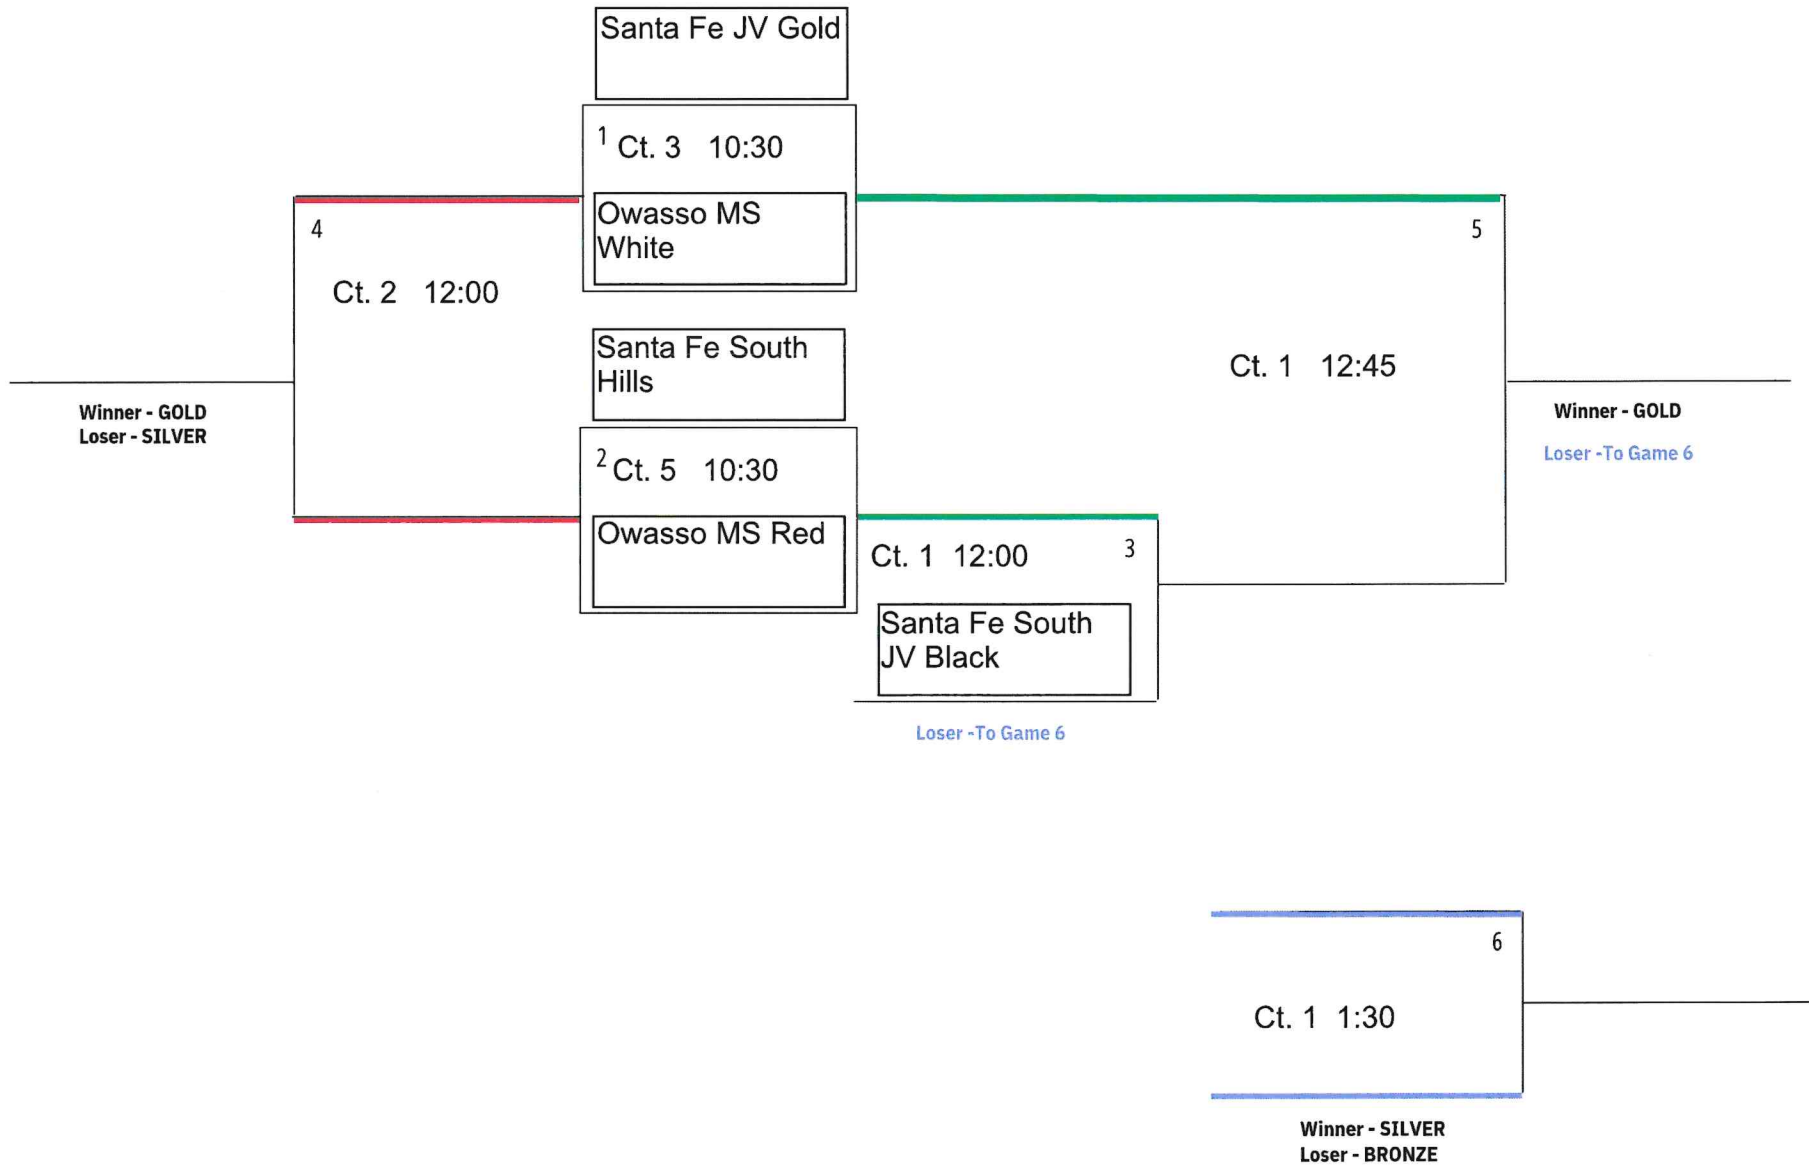

2025 WG Volleyball

Level 1 JR

WINNERS move RIGHT
LOSERS move LEFT

2025 WG Unified Volleyball

Level 1 SR A

Winners move RIGHT
LOSERS move LEFT

Elreno Blue

1 Ct. 1 9:00
Cache Bulldogs

5
Ct. 7 11:15
LOSER - To Game 11
WINNER - move on

Edmond Santa
FE Gray
2 Ct. 2 9:00
Mustang Red

6
Ct. 3 12:00
LOSER - To Game 12
WINNER - move on

9
Ct. 1 3:00
Winner - GOLD
Loser - SILVER

10
Ct. 2 3:00
Winner - GOLD
Loser - SILVER