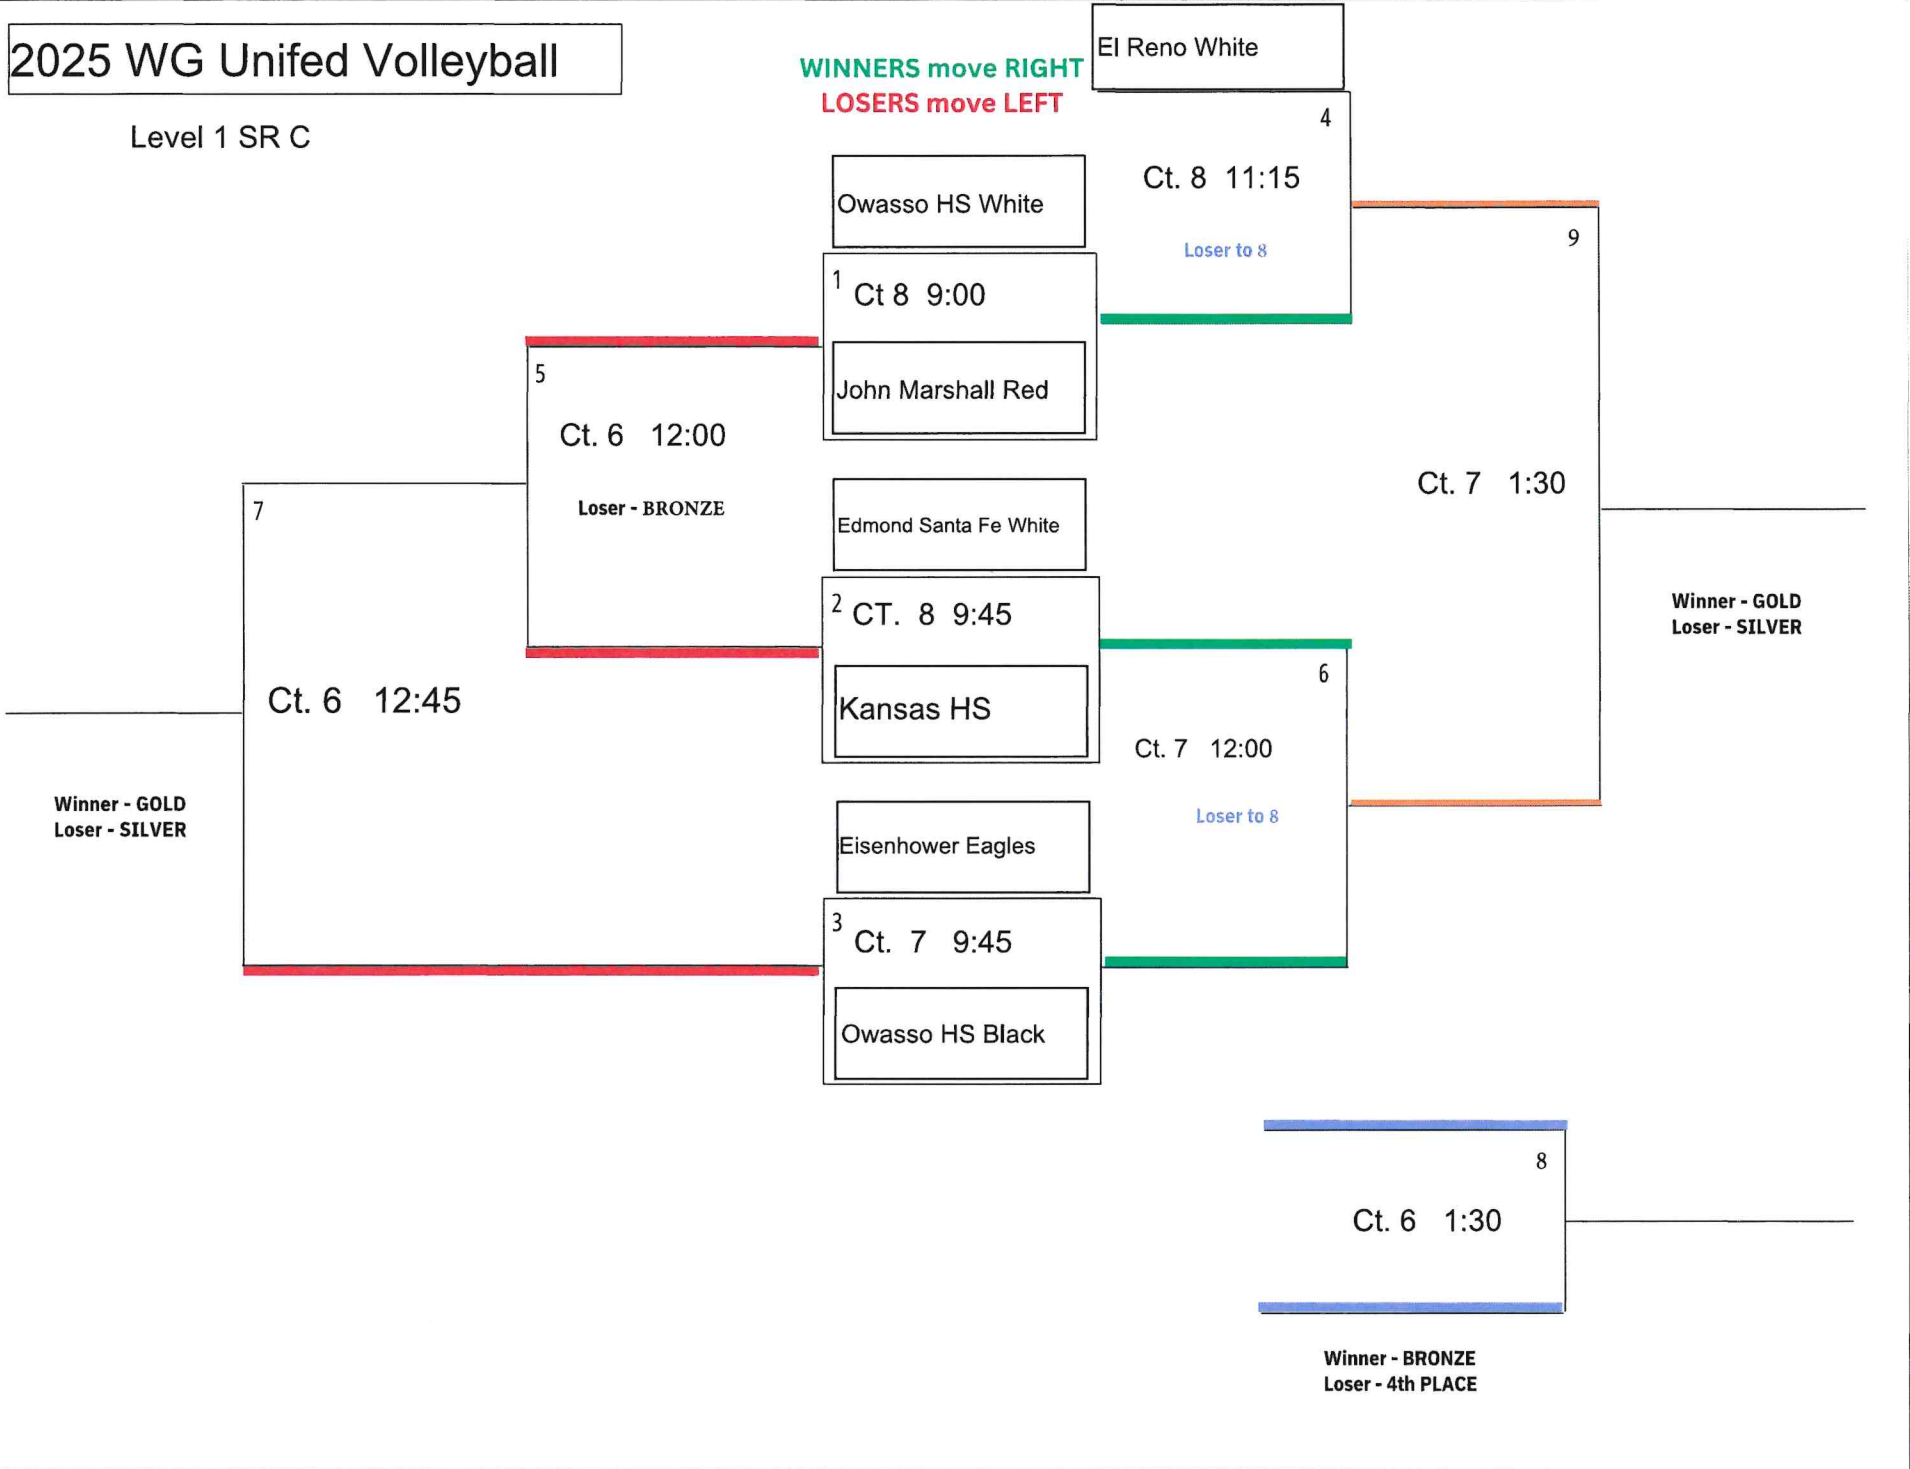

Winner - GOLD
Loser - SILVER

Eisenhower Eagles

³ Ct. 7 9:45

Owasso HS Black

8

Ct. 6 1:30

Winner - BRONZE
Loser - 4th PLACE

Okmulgee Co. Red

Ct. 7 12:45 3

Loser Game 2

2025 WG Volleyball

L2 SR A

WINNERS move RIGHT
LOSERS move LEFT

2025 WG Volleyball

L2 SR B

WINNERS move RIGHT
LOSERS move LEFT