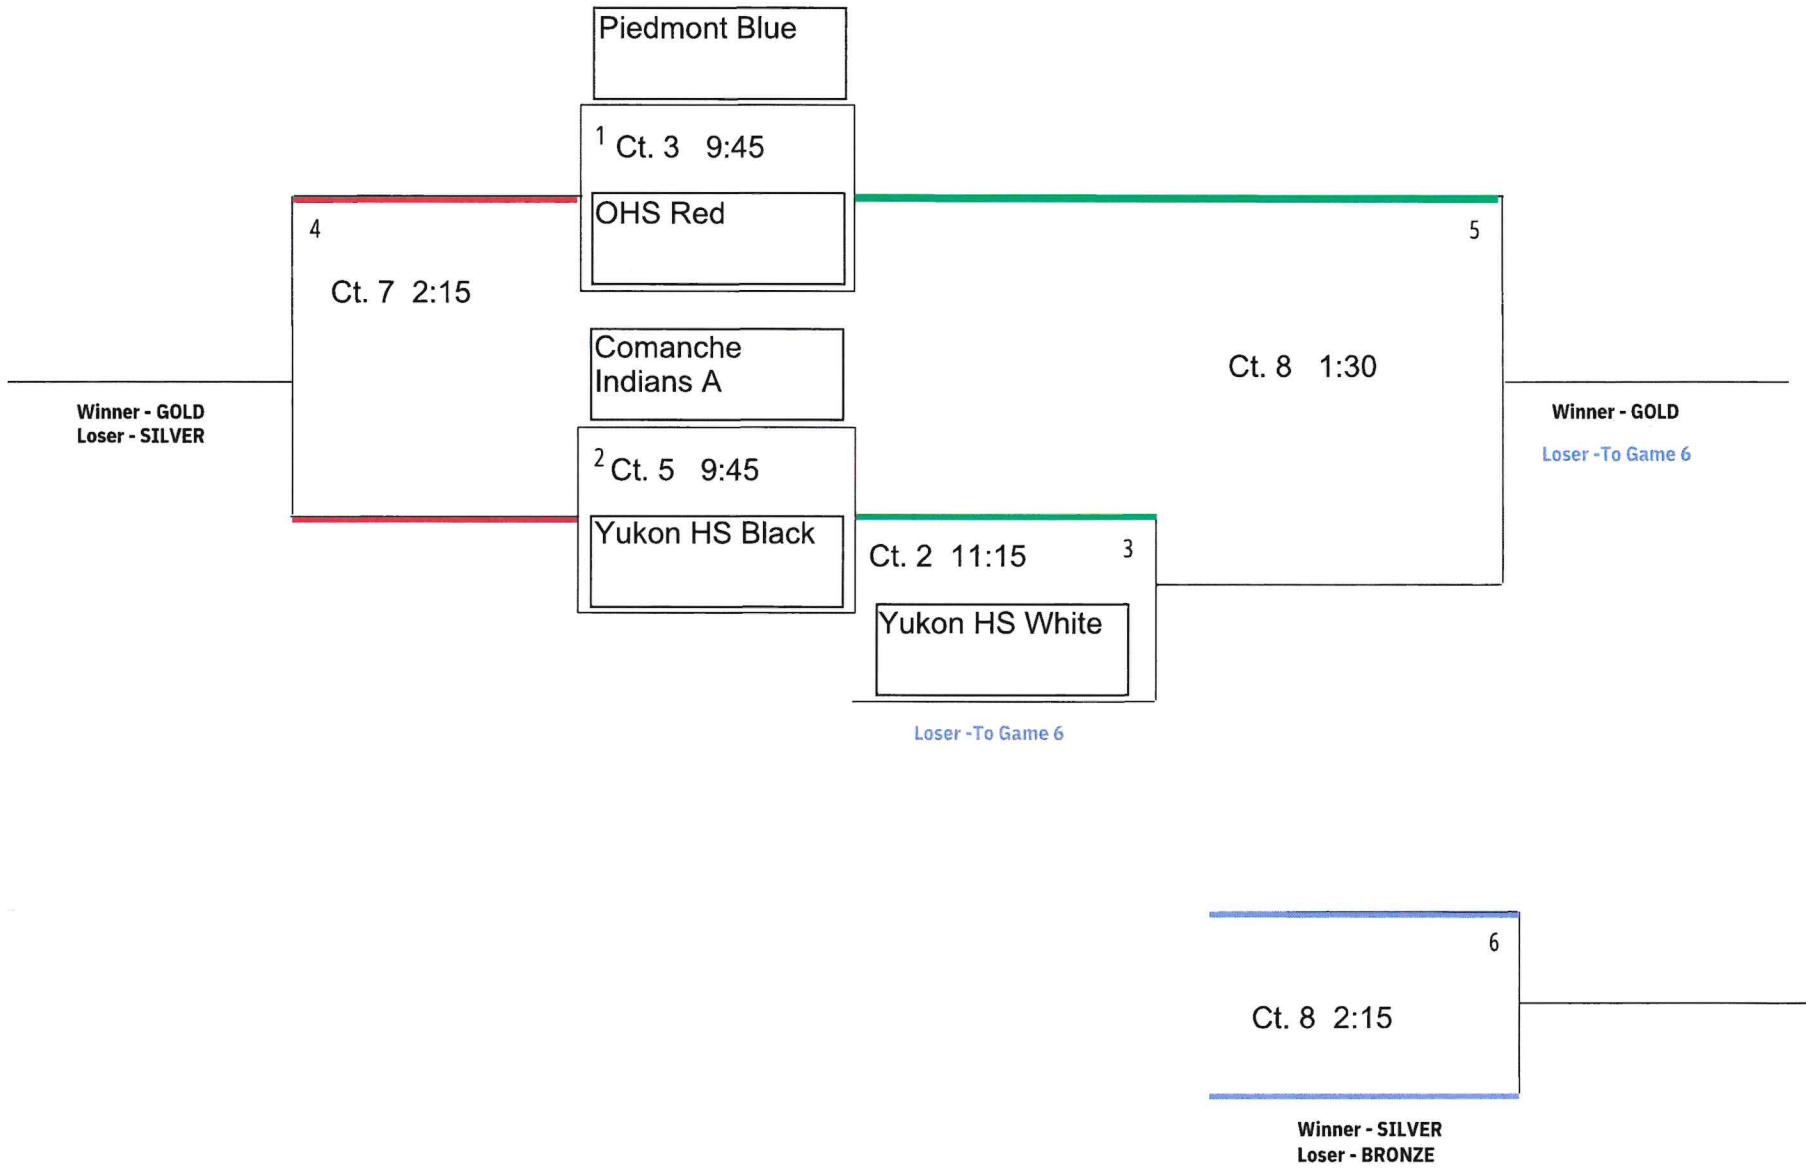

Ct. 7 12:45 3

Loser Game 2

2025 WG Volleyball

L2 SR A

WINNERS move RIGHT
LOSERS move LEFT

2025 WG Volleyball

L2 SR B

WINNERS move RIGHT
LOSERS move LEFT

2025 WG Unified Volleyball

Level 2 MS

WINNERS move RIGHT
LOSERS move LEFT